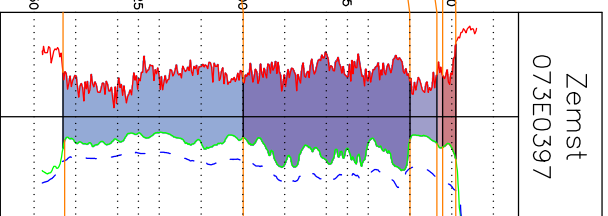

WEST

EAST

GR SN LN

Gentbrugge Formation

1. Pi Pittern Member
   - Me Merelbeke Member
   - Kw Kwatrecht Member
2. Hyon Formation
3. Mp Mont Panisel Member
   - Eg Egem Member

Tielt Formation

1. Ek Egemkapel Member
   - Ko Kortemark Member
2. Mons en Pévèle Formation
3. Mo Mons en Pévèle Formation
4. Kortrijk Formation
5. Al Aalbeke Member
   - Rb Roubaix Member
   - Or Orchies Member