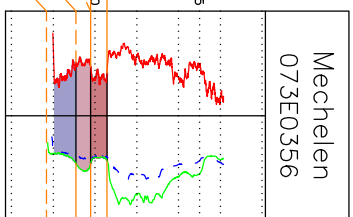

WEST

EAST

GR SN LN

Gentbrugge Formation

1. Pi Pittern Member
   - Me Merelbeke Member
   - Kw Kwatrecht Member
2. Hyon Formation
3. Mp Mont Panisel Member
   - Eg Egem Member

Tielt Formation

1. Ek Egemkapel Member
   - Ko Kortemark Member
2. Mons en Pévèle Formation
3. Mo Mons en Pévèle Formation
4. Kortrijk Formation
5. Al Aalbeke Member
   - Rb Roubaix Member
   - Or Orchies Member