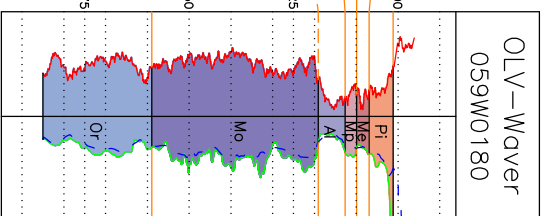

WEST

EAST

GR SN LN

Gentbrugge Formation

1. Pi Pittern Member
   - Me Merelbeke Member
   - Kw Kwatrecht Member
2. Hyon Formation
3. Mp Mont Panisel Member
   - Eg Egem Member

Tielt Formation

1. Ek Egemkapel Member
   - Ko Kortemark Member
2. Mons en Pévèle Formation
3. Mo Mons en Pévèle Formation
4. Kortrijk Formation
5. Al Aalbeke Member
   - Rb Roubaix Member
   - Or Orchies Member