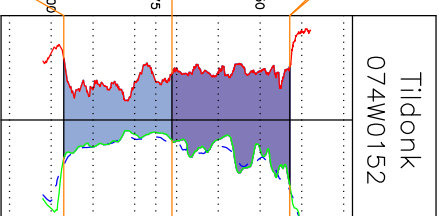

WEST

EAST

GR SN LN

Gentbrugge Formation

1. Pi Pittern Member
   - Me Merelbeke Member
   - Kw Kwatrecht Member
2. Hyon Formation
3. Mp Mont Panisel Member
   - Eg Egem Member

Tielt Formation

1. Ek Egemkapel Member
   - Ko Kortemark Member
2. Mons en Pévèle Formation
3. Mo Mons en Pévèle Formation
4. Kortrijk Formation
5. Al Aalbeke Member
   - Rb Roubaix Member
   - Or Orchies Member