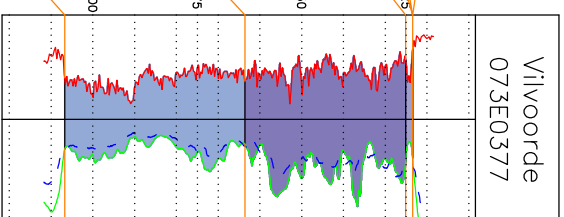

WEST

EAST

GR SN LN

Gentbrugge Formation

1. Pi Pittern Member
   - Me Merelbeke Member
   - Kw Kwatrecht Member
2. Hyon Formation
3. Mp Mont Panisel Member
   - Eg Egem Member

Tielt Formation

1. Ek Egemkapel Member
   - Ko Kortemark Member
2. Mons en Pévèle Formation
3. Mo Mons en Pévèle Formation
4. Kortrijk Formation
5. Al Aalbeke Member
   - Rb Roubaix Member
   - Or Orchies Member