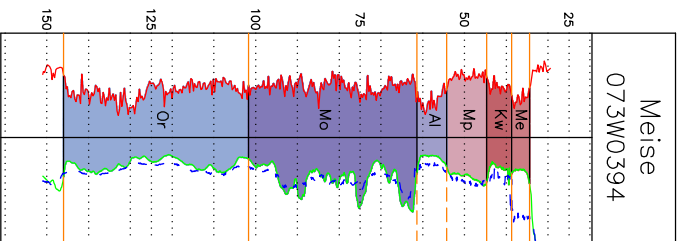

WEST

EAST

GR SN LN

Gentbrugge Formation

1. Pi Pittern Member
   - Me Merelbeke Member
   - Kw Kwatrecht Member
2. Hyon Formation
3. Mp Mont Panisel Member
   - Eg Egem Member

Tielt Formation

1. Ek Egemkapel Member
   - Ko Kortemark Member
2. Mons en Pévèle Formation
3. Mo Mons en Pévèle Formation
4. Kortrijk Formation
5. Al Aalbeke Member
   - Rb Roubaix Member
   - Or Orchies Member