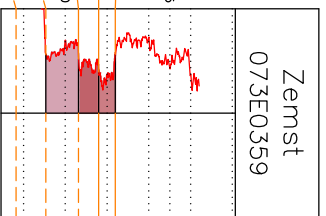

WEST

EAST

GR SN LN

Gentbrugge Formation

1. Pi Pittern Member
   - Me Merelbeke Member
   - Kw Kwatrecht Member
2. Hyon Formation
3. Mp Mont Panisel Member
   - Eg Egem Member

Tielt Formation

1. Ek Egemkapel Member
   - Ko Kortemark Member
2. Mons en Pévèle Formation
3. Mo Mons en Pévèle Formation
4. Kortrijk Formation
5. Al Aalbeke Member
   - Rb Roubaix Member
   - Or Orchies Member