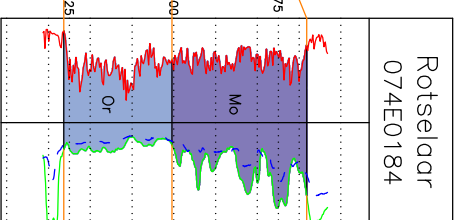

WEST

EAST

GR SN LN

Gentbrugge Formation

1. Pi Pittern Member
   - Me Merelbeke Member
   - Kw Kwatrecht Member
2. Hyon Formation
3. Mp Mont Panisel Member
   - Eg Egem Member

Tielt Formation

1. Ek Egemkapel Member
   - Ko Kortemark Member
2. Mons en Pévèle Formation
3. Mo Mons en Pévèle Formation
4. Kortrijk Formation
5. Al Aalbeke Member
   - Rb Roubaix Member
   - Or Orchies Member