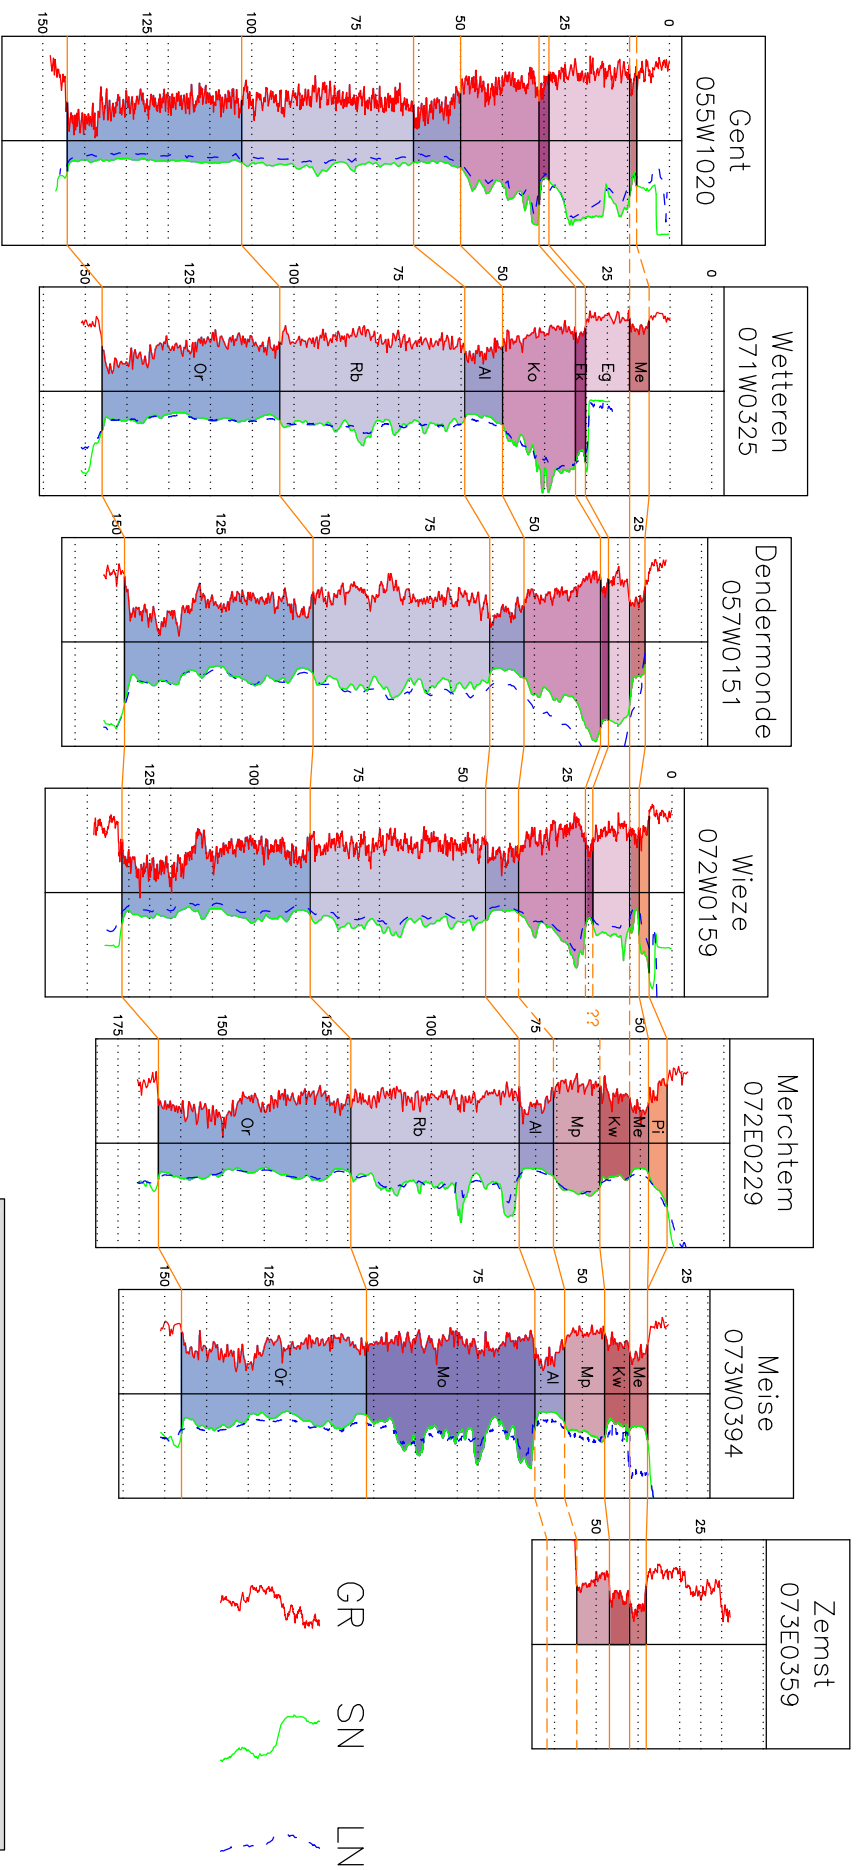

WEST

EAST

Gentbrugge Formation

- Pi Pittem Member
 - Me Merelbeke Member
 - Kw Kwatrecht Member
- Hyon Formation
- Mp Mont Panisel Member
 - Eg Egem Member

Tielt Formation

- Ek Egemkapel Member
 - Ko Kortemark Member
- Mons en Pévèle Formation
- Mo Mons en Pévèle Member
- Kortrijk Formation
- Al Aalbeke Member
 - Rd Roubaix Member
 - Or Orchies Member

WEST

EAST

GR SN LN

Gentbrugge Formation

- Pi Pittern Member
 - Me Merelbeke Member
 - Kw Kwatrecht Member
- Hyon Formation
- Mp Mont Panisel Member
 - Eg Egem Member

Tielt Formation

- Ek Egemkapel Member
 - Ko Kortemark Member
- Mons en Pévèle Formation
- Mo Mons en Pévèle Formation
- Kortrijk Formation
- Al Aalbeke Member
 - Rb Roubaix Member
 - Or Orchies Member